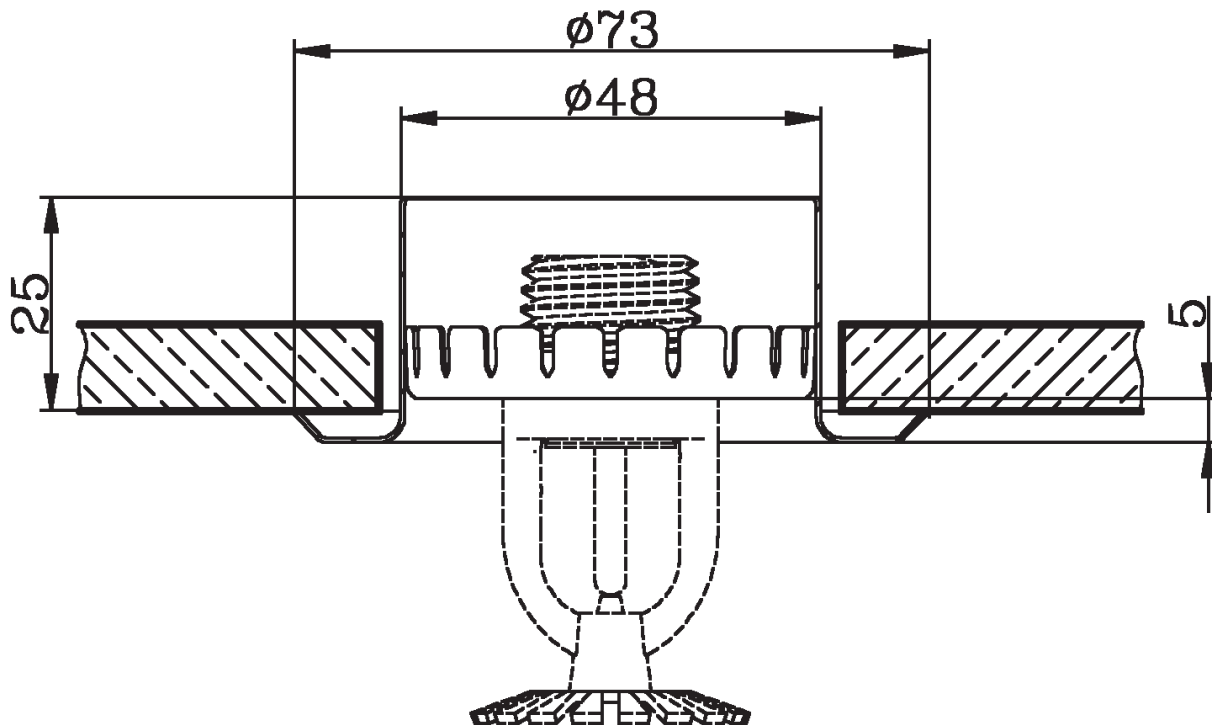

Two Piece Rosette

Description

Recessed two piece push fit rosette suitable for most 15mm pendent sprinkler heads. Two piece rosettes must be installed in accordance with the relevant guidelines issued by the Authority Having Jurisdiction. Maximum adjustment depth - 20mm

Material Specification

Item	Material
Inner	Pressed Spring Steel
Outer	Pressed Steel
Weight	35g

Standard Finishes

Polished Chrome
White (RAL9010)
Gloss White